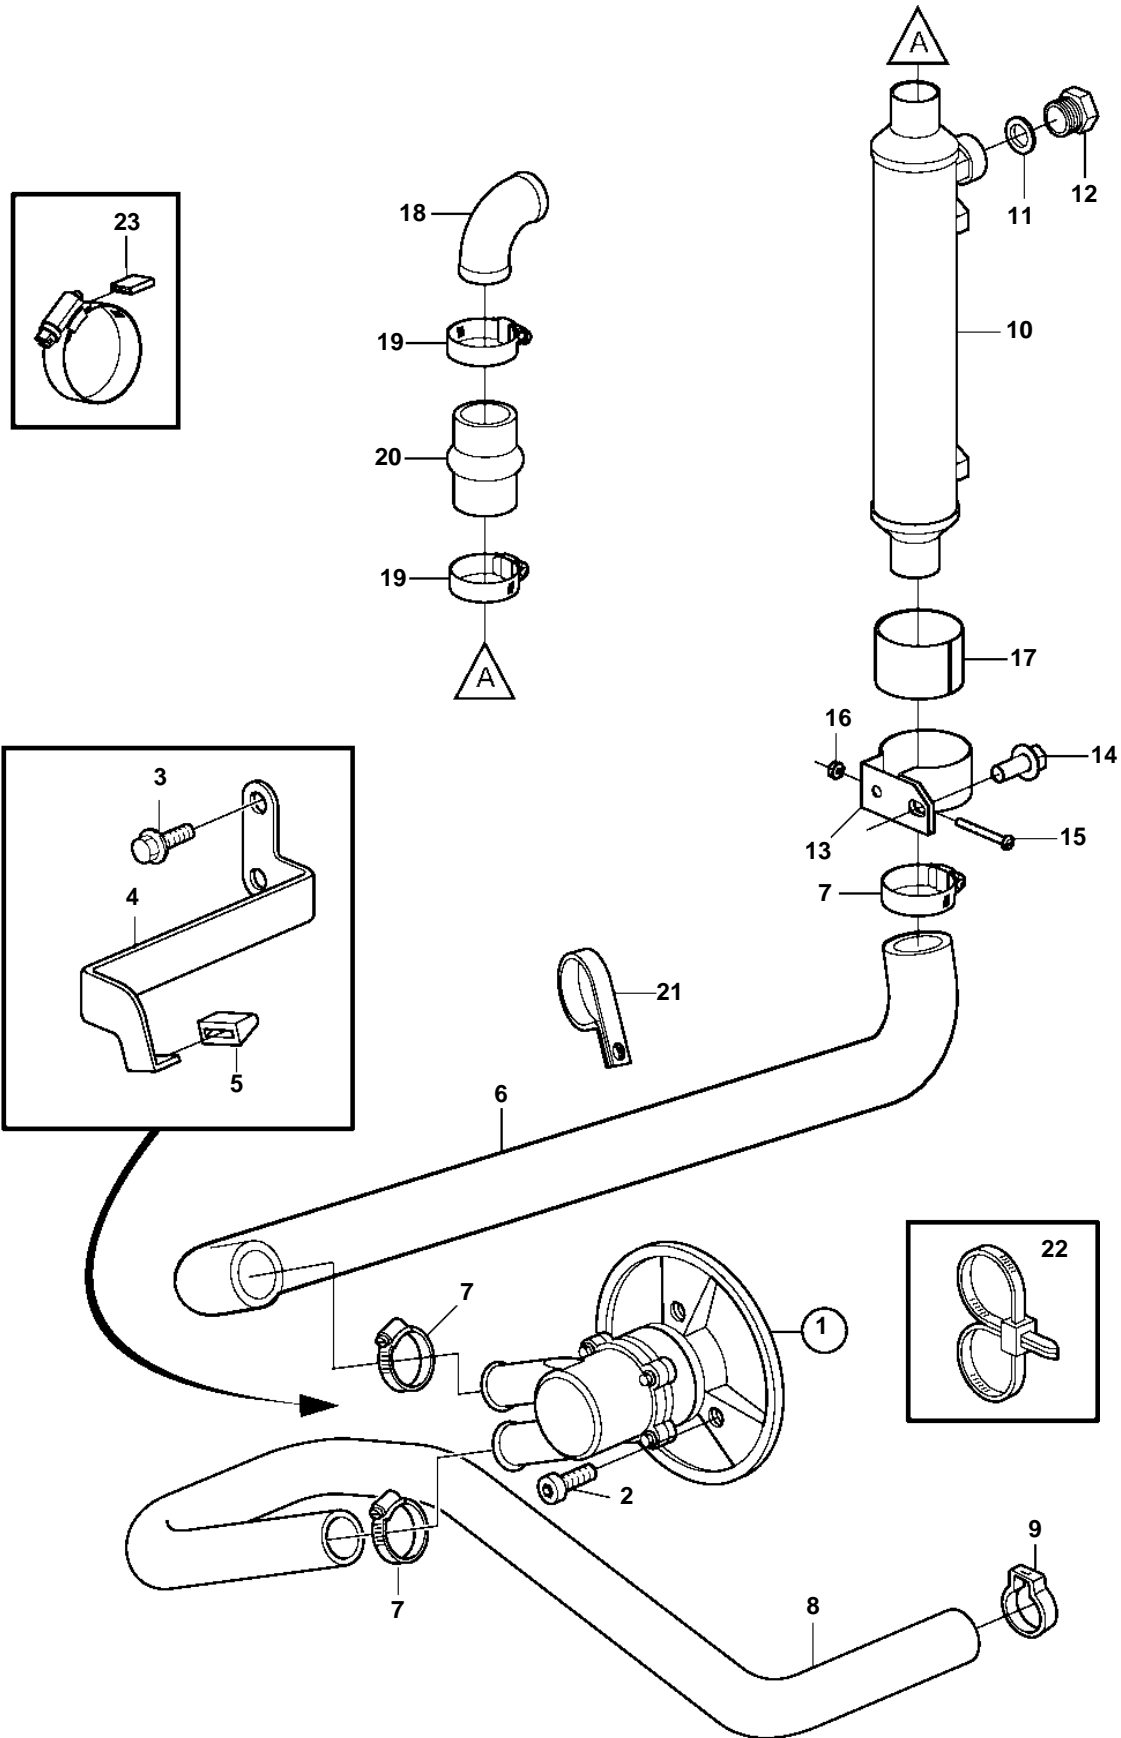

8.1GiI-A, 8.1GSiI-A

19384

8.1GiI-A, 8.1GSil-A

REF	PART NO.	QTY	DESCRIPTION	NOTES
1	3860795	1	Sea water pump	
2	959240	3	Screw	
3	946441	2	Screw	
4	3860797	1	Bracket	
5	3857954	1	Stop	
6	3861400	1	Hose	
7	3850422	3	Clamp	
8	3860922	1	Hose	
9	982644	1	Clamp	
10	3861479	1	Oil cooler	
11	3862079	1	· Gasket	
12		1	· Cap	NOT SERVICED
13		1	Clamp	
14	3853154	1	Screw	
15	3852126	1	Screw	
16	3852079	1	Nut	
17	3853236	1	Spacer	
18		1	Elbow	
19	3853786	2	Clamp	
20	3860021	1	Hose	
21	3853312	2	Clamp	
22	3850115	1	Strip clamp	
23	3858532	X	Cover	W=0.465" (11.8mm)
	3861999	X	Cover	W=0.300" (7.6mm)